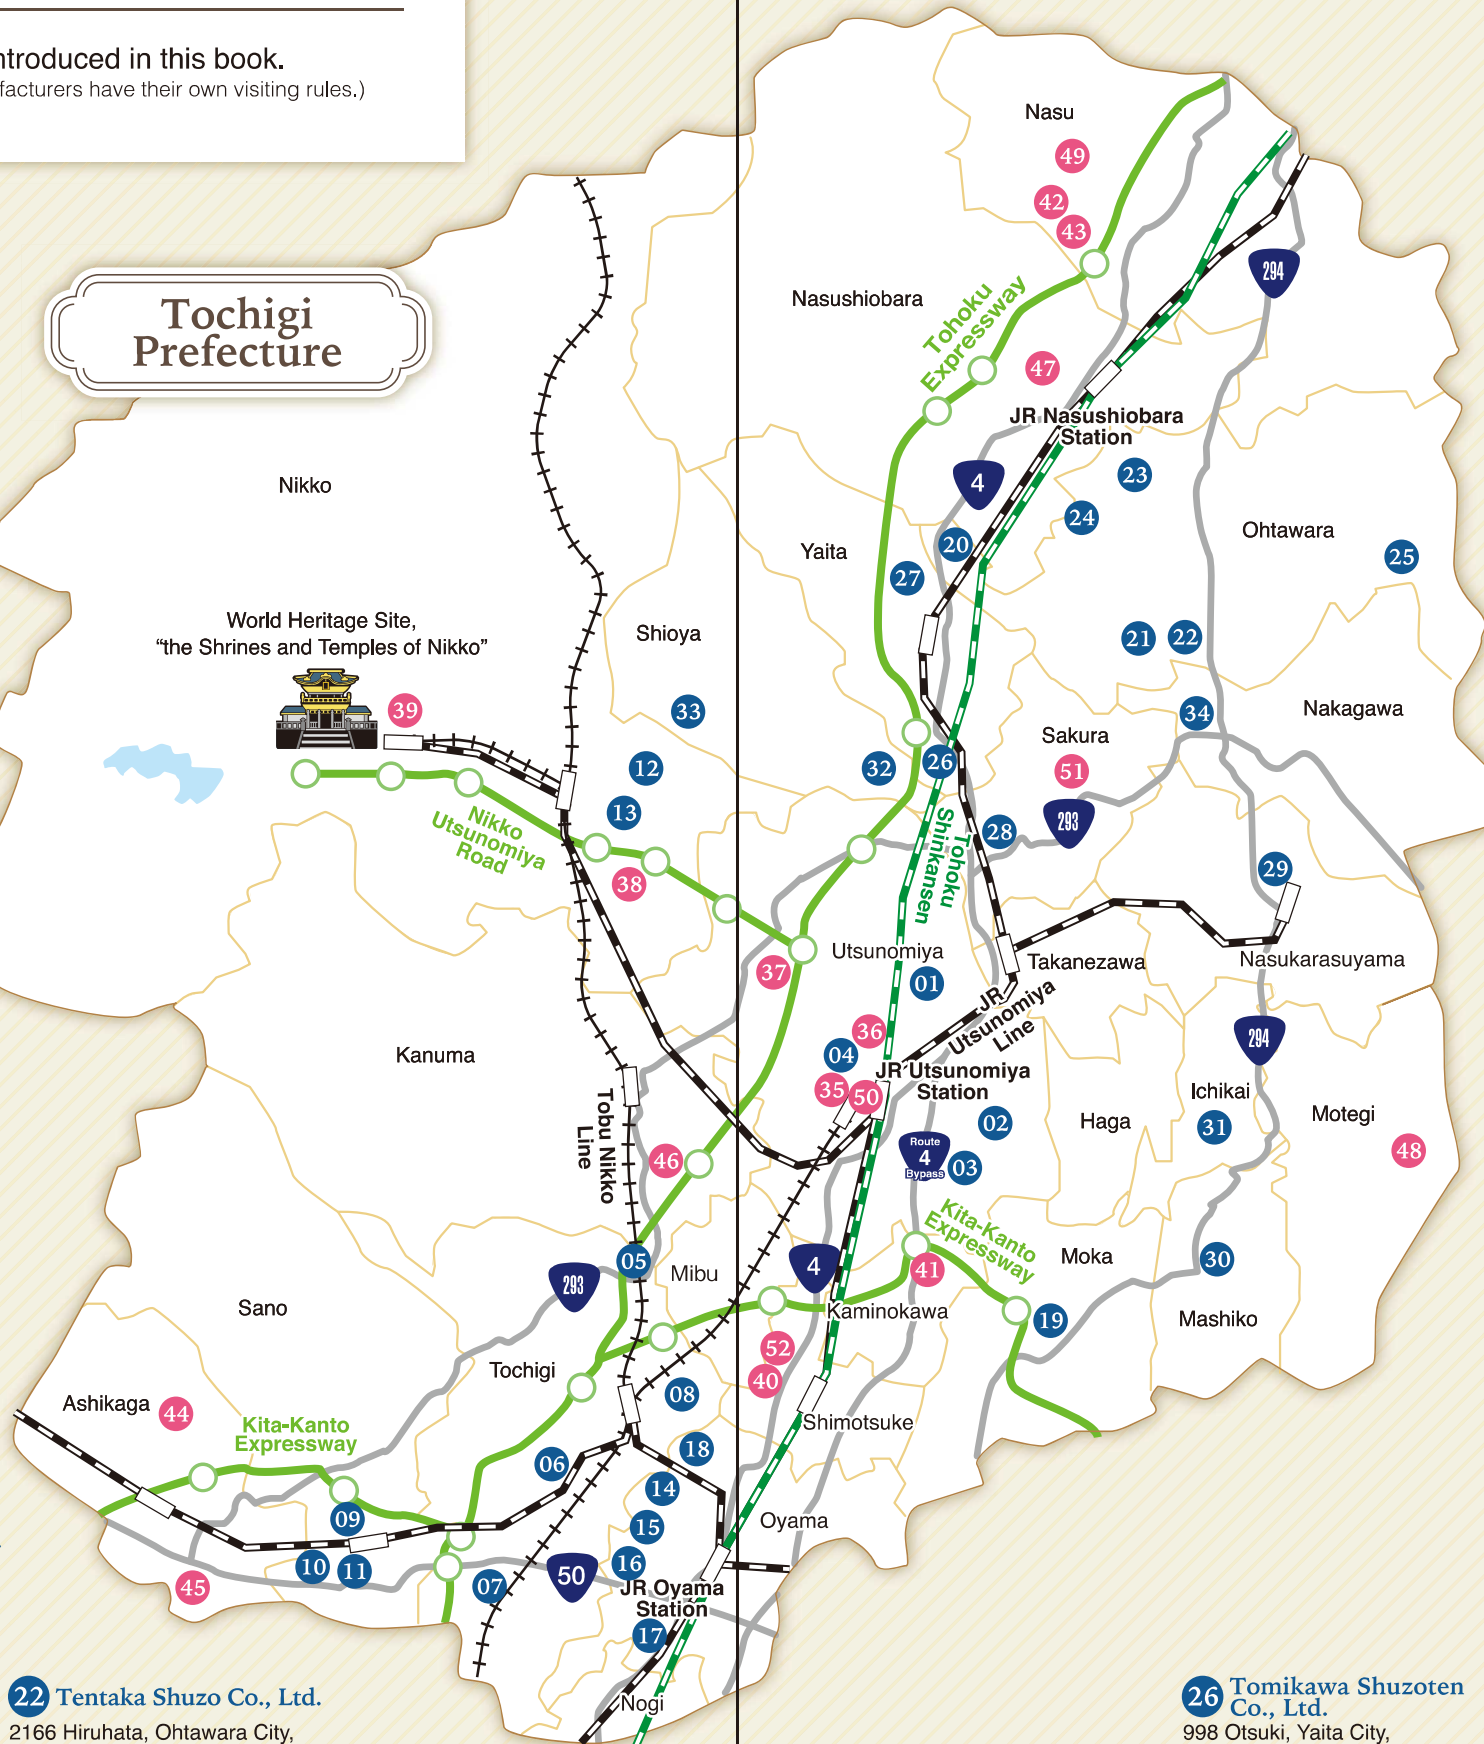

12 Katayama Shuzo Co., Ltd.

146-2 Segawa, Nikko City, Tochigi 321-1263 Japan
TEL +81-288-21-0039

13 Watanabe Sahei Shoten Co., Ltd.

450 Imaichi, Nikko City, Tochigi 321-1261 Japan
TEL +81-288-21-0007

14 Kobayashi Syuzo Co.,Ltd.

743-1 Soshima, Oyama City, Tochigi 323-0061, Japan
TEL +81-285-37-0005

15 Sanpuku Shuzo Co.,Ltd.

87 Minamikobayashi, Oyama City, Tochigi 323-0057, Japan
TEL +81-285-38-0003

16 Sugita Shuzo Co., Ltd.

237 kamiizumi, Oyama City, Tochigi 323-0056, Japan
TEL +81-285-38-0005

17 Nishibori Brewery Co., Ltd.

1452 Awanomiya, Oyama City, Tochigi 329-0201, Japan
TEL +81-285-45-0035

18 Wakakoma Shuzo Co.,Ltd.

169-1 Kogusuri, Oyama City, Tochigi 323-0008, Japan
TEL +81-285-37-0429

19 Tsujizenbe Shoten Co., Ltd.

1041-1 Tamachi, Moka City, Tochigi 321-4325, Japan
TEL +81-285-82-2059

20 Ikejima Sake Brewing Co., Ltd.

1227 Shimoishigami, Ohtawara City, Tochigi 324-0036, Japan
TEL +81-287-29-0011

21 Kikunosato Shuzo K.K.

302-2 Katafuta, Ohtawara City, Tochigi 324-0414, Japan
TEL +81-287-98-3477

22 Tentaka Shuzo Co., Ltd.

2166 Hiruhata, Ohtawara City, Tochigi 324-0411, Japan
TEL +81-287-98-2107

23 Hirayama Shuzoten Co., Ltd.

1136 Handa, Ohtawara City, Tochigi 324-0002, Japan
TEL +81-287-23-1331

24 Horan Shuzo Co., Ltd.

1-1-28 Sumiyoshi-cho, Ohtawara City, Tochigi 324-0057, Japan
TEL +81-287-22-2239

Tochigi Prefecture

28 Senkin inc.

106 Baba, Sakura City, Tochigi 329-1321, Japan
TEL +81-28-681-0011

29 Shimazaki Shuzo Co., Ltd.

1-11-18 Chuo, Nasukarasuyama City, Tochigi 321-0621, Japan
TEL +81-287-83-1221

30 Tonoike Shuzouten Co., Ltd.

333-1 Hanawa, Mashiko-machi, Haga-gun, Tochigi 321-4216, Japan
TEL +81-285-72-0001

31 Sohomare Sake Brewery Co., Ltd.

539 Kamine, Ichikai-machi, Haga-gun, Tochigi 321-3424, Japan
TEL +81-285-68-1141

32 Kojima Syuzoten Limited Partnership

1185 Kazami, Shioya-machi, Shioya-gun, Tochigi 329-2336, Japan
TEL +81-287-46-0903

33 Matsui Breweries Co., Ltd.

3683 Funiyu, Shioya-machi, Shioya-gun, Tochigi 329-2441, Japan
TEL +81-287-47-0008

34 Shiraso Sake Brewery Co., Ltd.

715-2 Ogawa, Nakagawa-machi, Nasu-gun, Tochigi 324-0501, Japan
TEL +81-287-96-2015

35 BLUE MAGIC / Utsunomiya Brewery Ltd.

3-8 Ikegami-cho, Utsunomiya City, Tochigi 320-0801, Japan
TEL +81-28-307-0971

36 TOCHIGI MICRO BREWERY

1-5-12 Higashi-hanawada, Utsunomiya City, Tochigi 320-0021, Japan
TEL +81-28-622-1314

37 Michi-no-eki Utsunomiya Romantic Village Brewery / Farmers Forest Co.,Ltd.

254 Hei, Nissato-machi, Utsunomiya City, Tochigi 321-2118, Japan
TEL +81-28-665-8800

38 Nikko Brewing / Sanbonmatsu Chaya Co., Ltd.

1564-4 Kiwadeshima, Nikko City, Tochigi 321-2345, Japan
TEL +81-288-25-3631

39 murmur / murmur Co., Ltd.

1013 Kamihatsuisui-machi, Nikko City, Tochigi 321-1401, Japan

40 Ushitora Brewery / Ushitora Co., Ltd.

142-3 Sasahara, Shimotsuke City, Tochigi 329-0402, Japan
TEL +81-285-39-7300

41 Preston Ale Brewery / Honda Sangyo Co., Ltd.

421-1 Isooka, Kaminokawa-machi, Kawachi-gun, Tochigi 329-0606, Japan
TEL +81-285-55-2259

42 Sapporo Breweries Ltd. Nasu factory

4453-49 Takakuko Nasu-machi, Nasu-gun, Tochigi 325-0001, Japan
TEL +81-287-60-0331

43 Nasu Kogen Beer Co., Ltd.

3986 Takakuko Nasu-machi, Nasu-gun, Tochigi 325-0001, Japan
TEL +81-287-62-8958

44 COCO FARM & WINERY LLC

611 Tajima-cho, Ashikaga City, Tochigi 326-0061, Japan
TEL +81-284-42-1194

45 Cfa Backyard Winery / Marukyo Co., Ltd.

607-1 Shimada-cho, Ashikaga City, Tochigi 326-0337, Japan
TEL +81-284-72-4047

46 Kanuma Satoyama Winery / Ugajin Ryokuhan Co., Ltd.

273 Shimonarabu-machi, Kanuma City, Tochigi 322-0523, Japan
TEL +81-289-75-3266

47 NASU WINE Watanabe Vineyard Brewing

1-9-8 Kyokonsha, Nasushiobara City, Tochigi 325-0027, Japan
TEL +81-287-62-0548

48 Ateus Co.,Ltd.

1854-1 Aida, Motegi-machi, Haga-gun, Tochigi 321-3535, Japan
TEL +81-285-63-0140

49 Nasu 661 Wine Hills / Royal Berries Farm LLC

Mrs.Posie's 4514-5 Takaku hei, Nasu-machi, Nasu-gun, Tochigi 325-0302, Japan
TEL +81-287-74-6617

50 Tochigi Liqueur Co., Ltd.

KRB 9-11 Futaara-machi, Utsunomiya City Tochigi 320-0804, Japan
TEL +81-28-612-4300

51 THE NIKKA WHISKY DISTILLING Co., LTD. Tochigi Factory

1765 Saotome, Sakura City, Tochigi 329-1414, Japan
TEL +81-28-686-3741

52 ASEED BREW CO., LTD. Utsunomiya Beverage factory